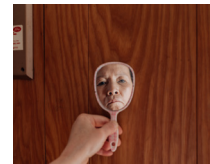

STEEPED IN SPILT MILK

Tommy Kha
Constellations VIII, 2017
archival pigment print on vinyl
10 x 12 (in)

olivier
Together We Can Rule the Galaxy, 2020
single-channel video, TV, file cabinet
7:00 min

Tommy Kha
May (Mirror, Mother, Mirror), 2019
archival pigment print on vinyl
4 x 5 (in)