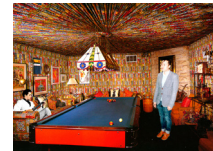

STEEPED IN SPILT MILK

Tommy Kha
Constellations VIII, 2017
archival pigment print on vinyl
10 x 12 (in)

olivier
Together We Can Rule the Galaxy, 2020
single-channel video, TV, file cabinet
7:00 min

Tommy Kha
May (Mirror, Mother, Mirror), 2019
archival pigment print on vinyl
4 x 5 (in)

Tommy Kha
Take I, 2016
archival pigment print on vinyl
4 x 5 (in)

Tommy Kha
Southhold (Souvenir), 2015
archival pigment print on vinyl
4 x 5 (in)

Shangkai Kevin Yu
Lady Iron, 2020
oil on canvas
60 x 30 (in)
\$8000
*20% of the sale of this piece will be donated to Asian Women Giving Circle.