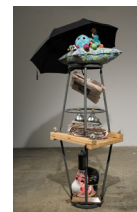

Xiong Wei
Vessel - Portrait No.1, 2019
old cloth dolls, umbrella, chinese girl mask, newspaper, spray paint can, cushion
36 x 36 x 72 (in)
\$1256*
*50% of the sale of this piece will be donated to Send China-town Love.